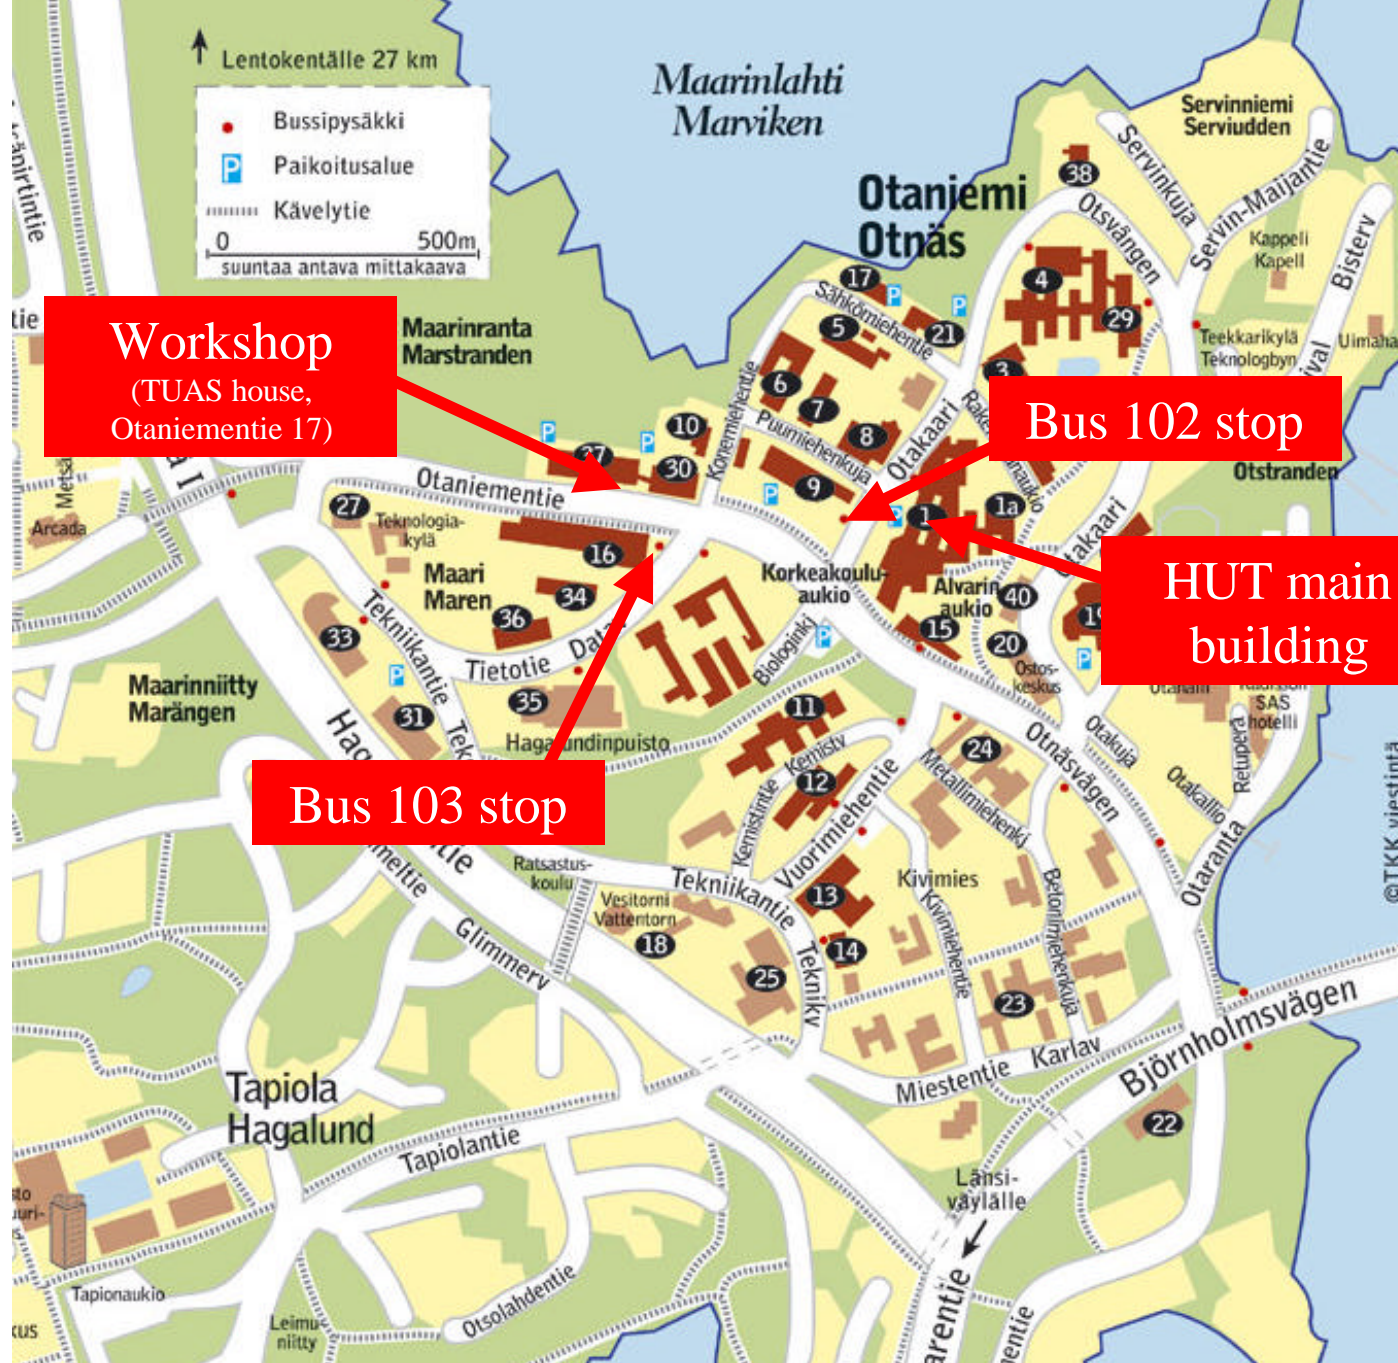

University of Art and Design Helsinki

Helsinki City Centre

main railway station
(S train to Masala)

bus station
(bus 102 & 103
to Otaniemi)

Tram line 6
(to UIAH)

Workshop
(TUAS house,
Otaniementie 17)

Bus 102 stop

**HUT main
building**

Bus 103 stop