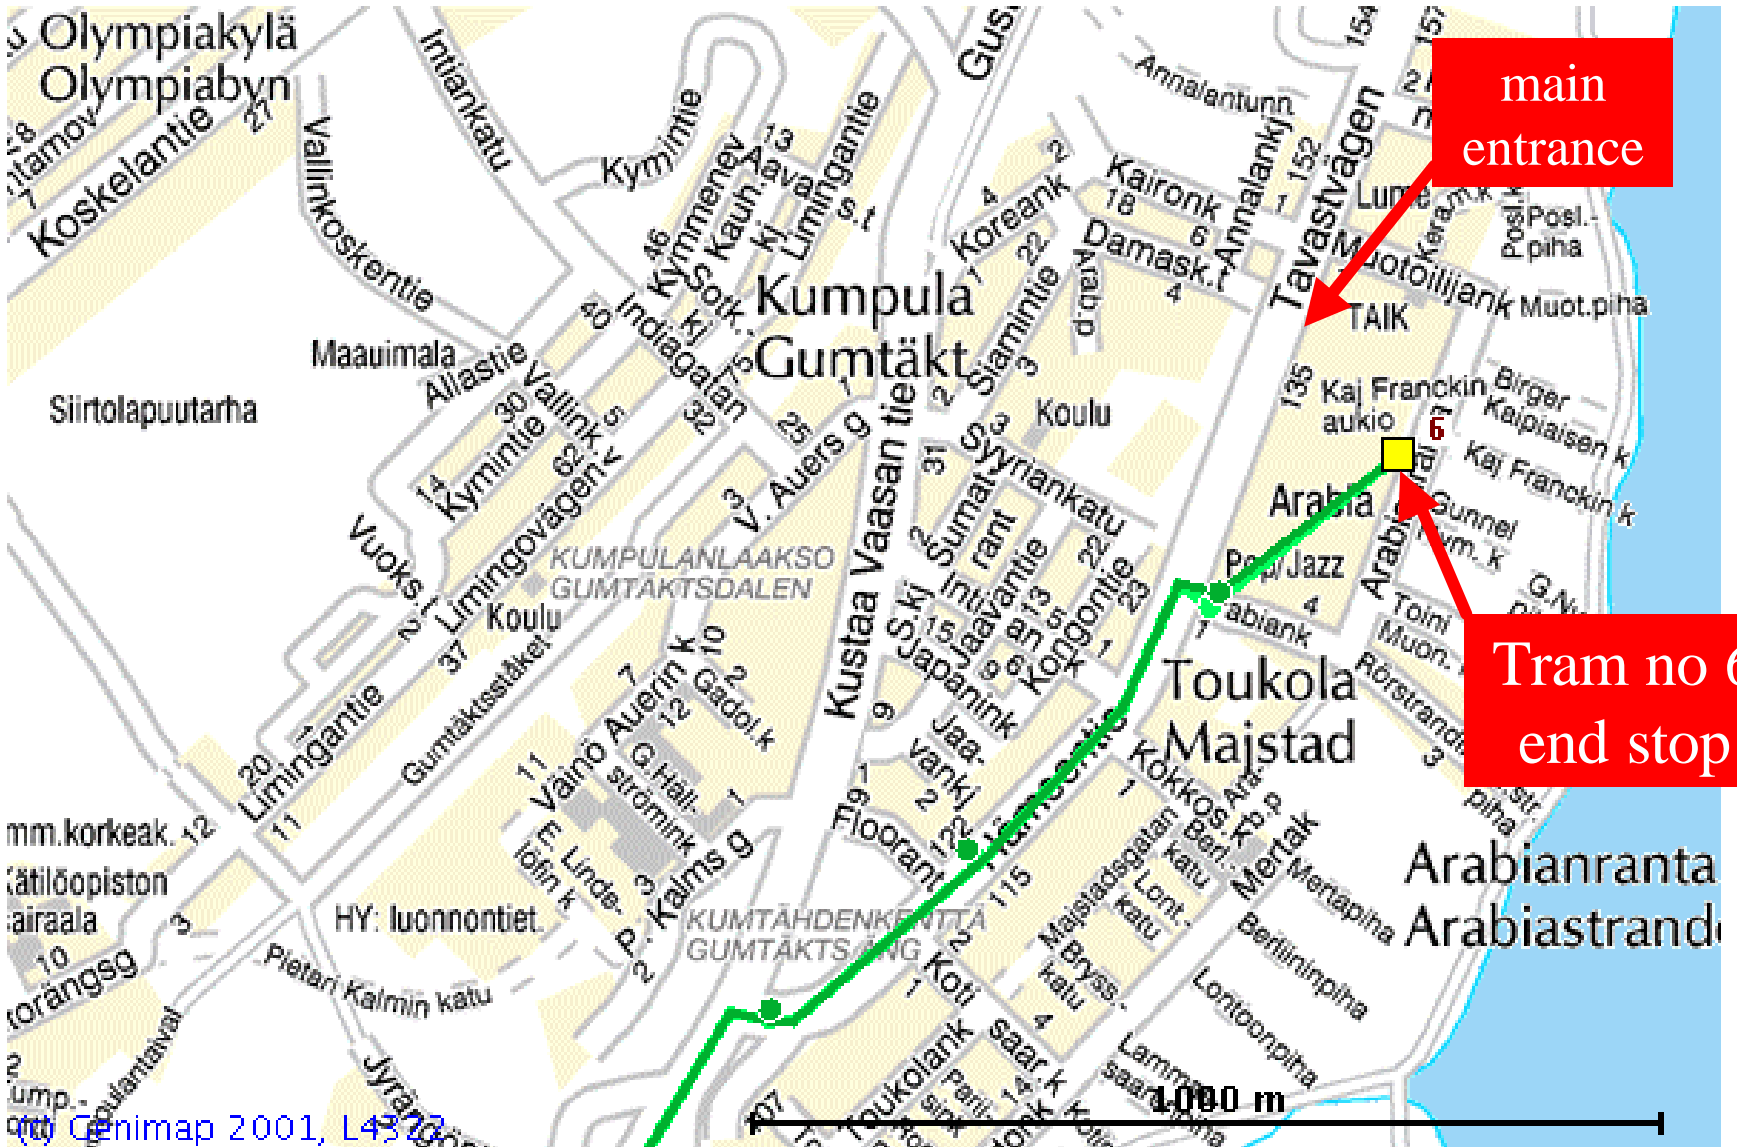

University of Art and Design Helsinki

Helsinki City Centre

main railway station
(S train to Masala)

bus station
(bus 102 & 103
to Otaniemi)

Tram line 6
(to UIAH)

Workshop
(TUAS house,
Otaniementie 17)

Bus 102 stop

**HUT main
building**

Bus 103 stop