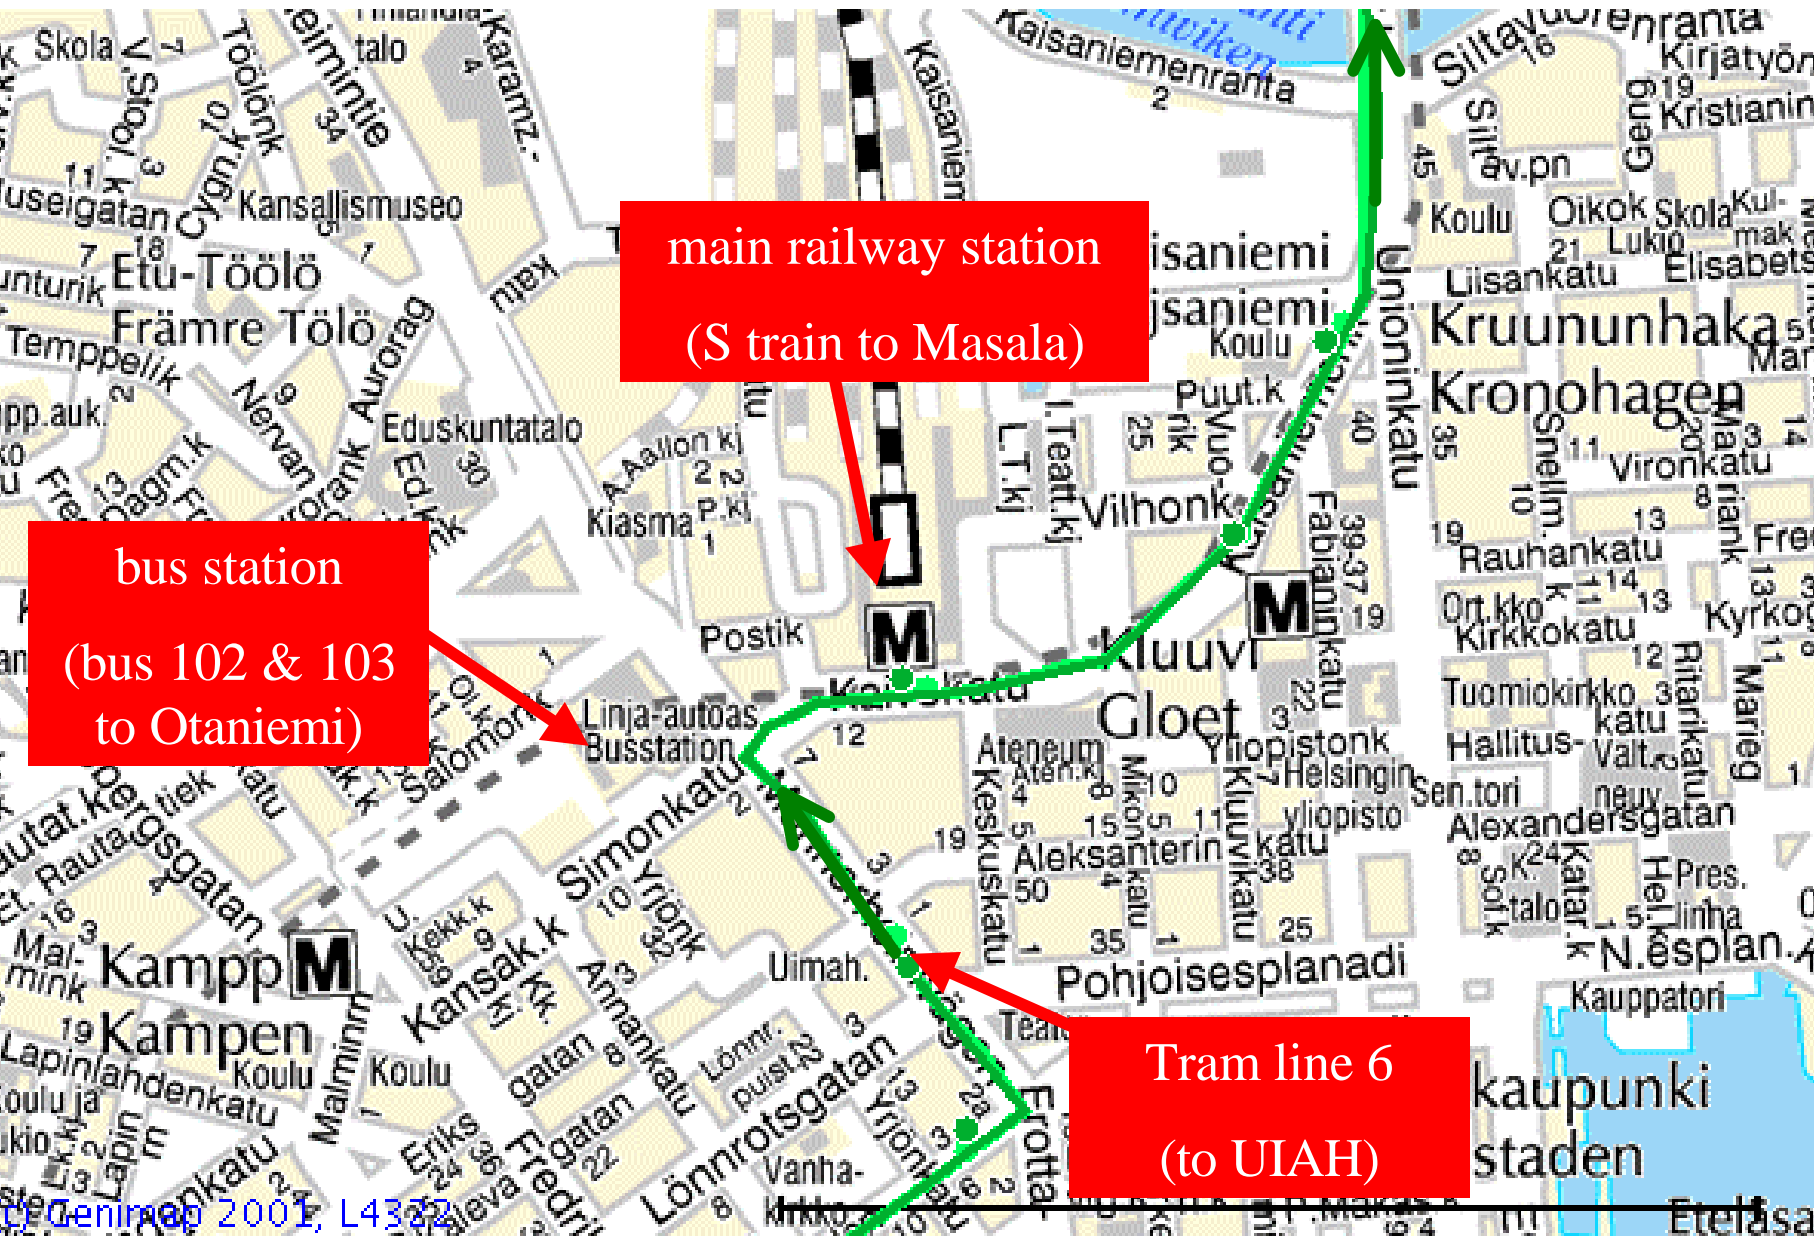

University of Art and Design Helsinki

Helsinki City Centre

main railway station
(S train to Masala)

bus station
(bus 102 & 103
to Otaniemi)

Tram line 6
(to UIAH)

Workshop
(TUAS house,
Otaniementie 17)

Bus 102 stop

**HUT main
building**

Bus 103 stop